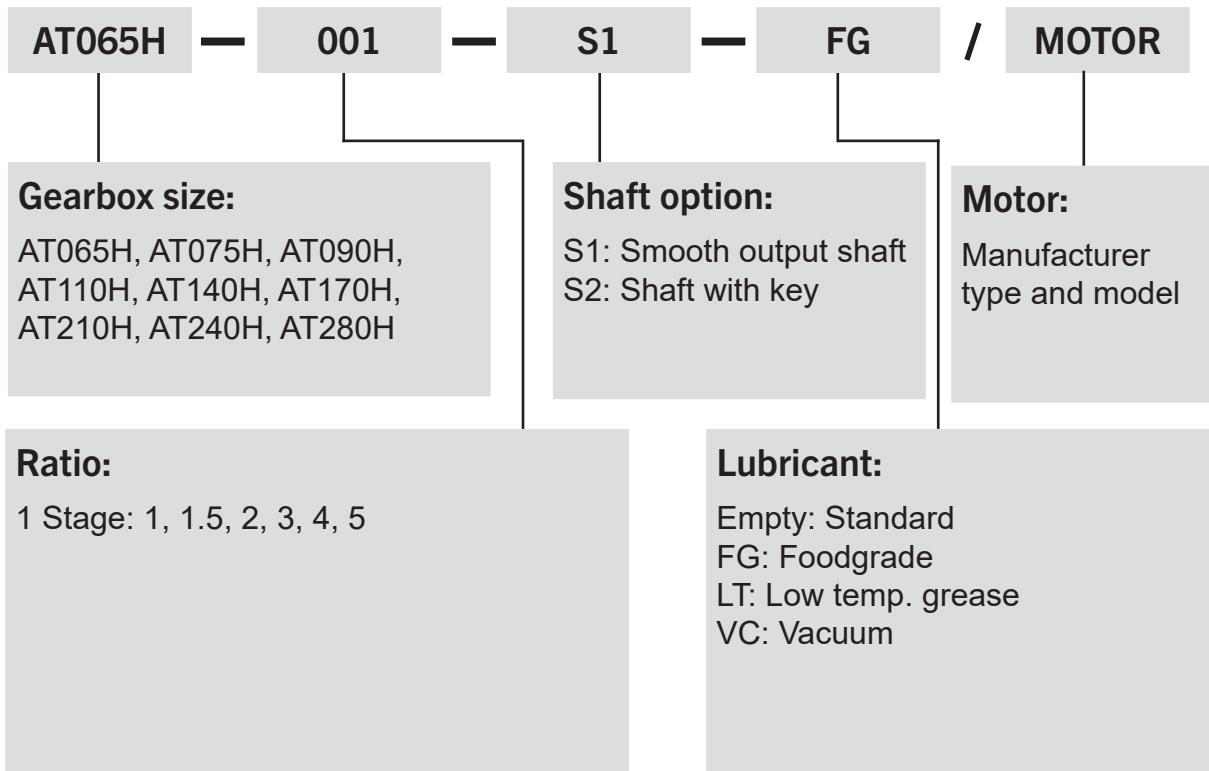

AT-H Series order code

Ordering example: AT065H-001-S1 / SIEMENS 1FT6 041-4AF71