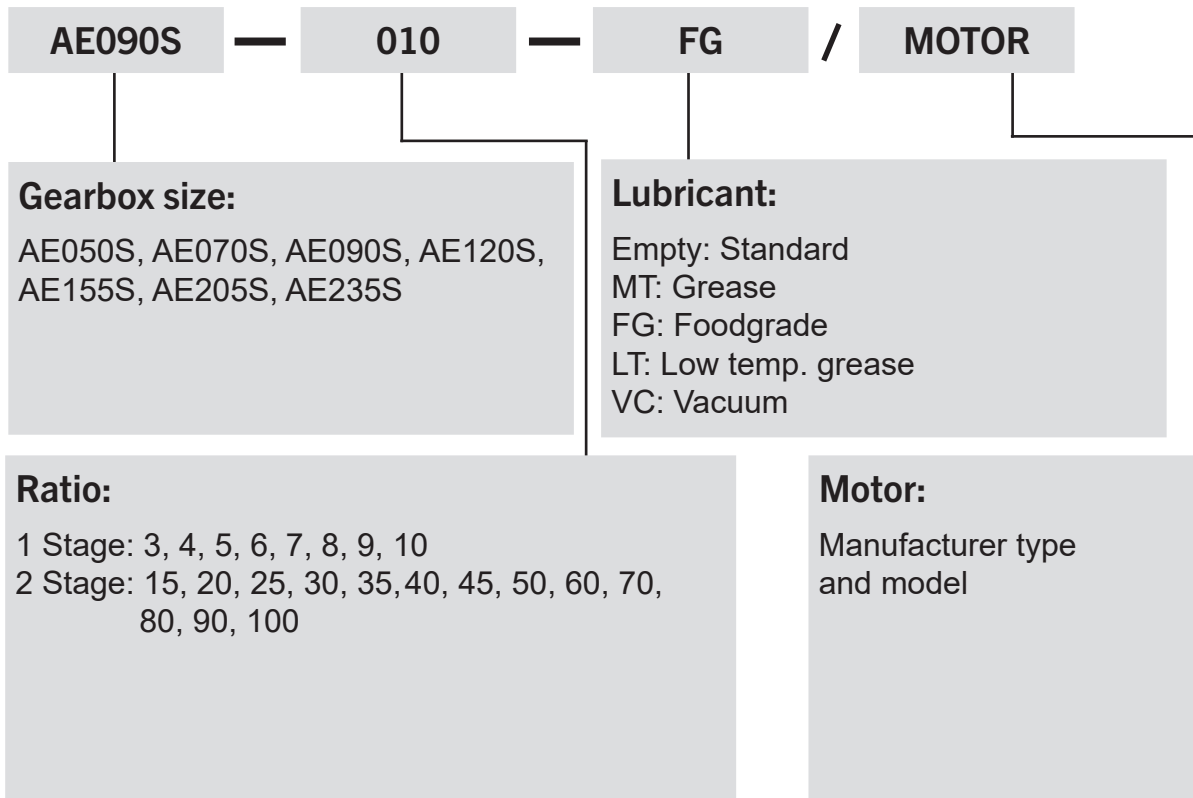

# AES Series order code

**Ordering example: AE090S-010 / SIEMENS 1FT6 041-4AF71**