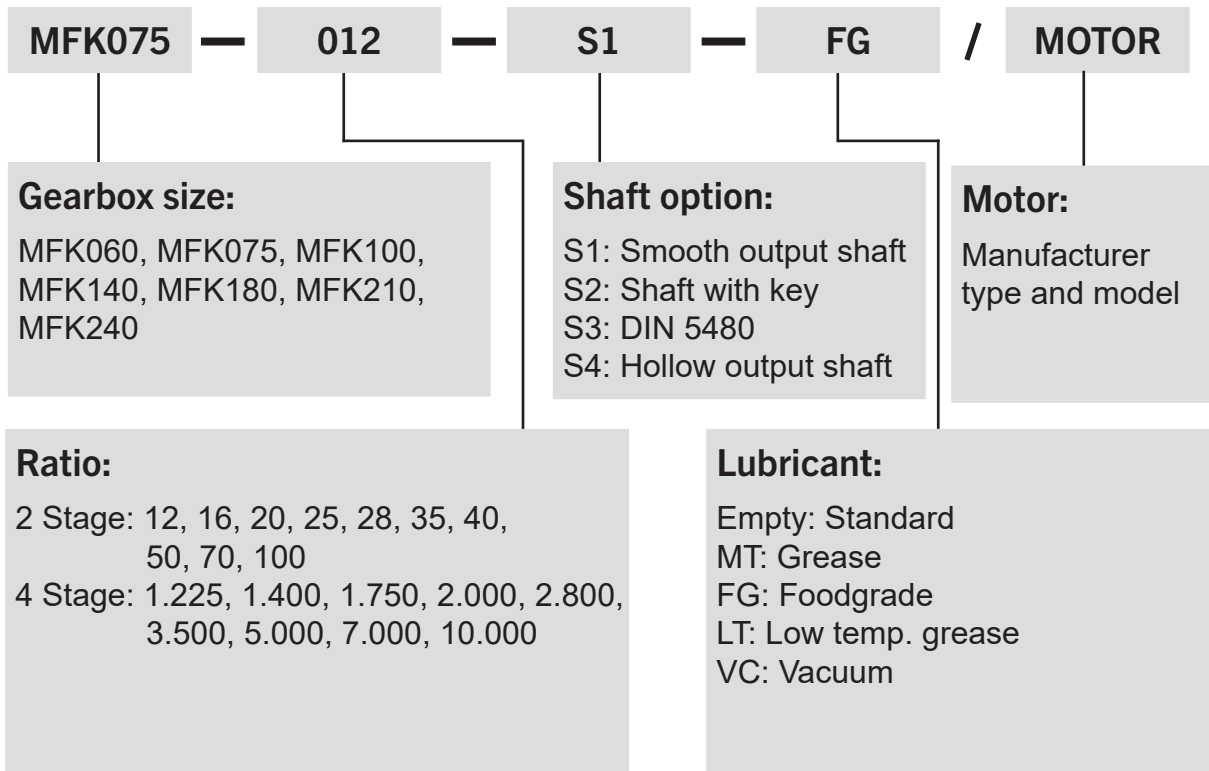

MFK Series order code

Order code example: MFK075-012-S1 / SIEMENS 1FT6 041-4AF71